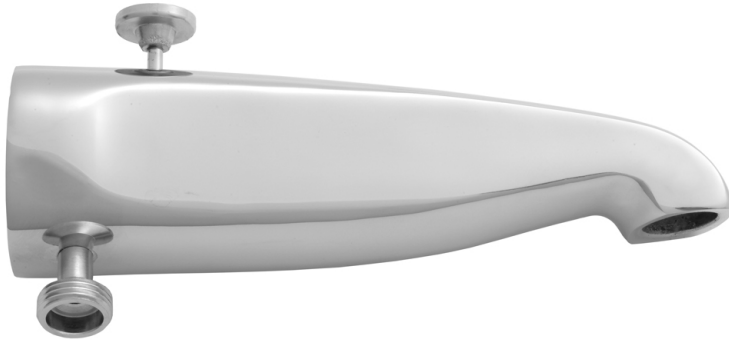

8 1/2" Reach Brass Diverter Tub Spout with Handshower Outlet

JACLO®

Confidence from start to finish.™

Model #: 2010-

FEATURES:

- All brass diverter tub spout
- 3/4" female IPS with 1/2" female IPS face bushing
- 8 1/2" reach allows for wide tub deck
- Pull button to divert from tub to handshower
- Bottom offset 1/2" IPS connection for handshower hose
- Handshower must be mounted 3ft above spout
- Not available in ULB

AVAILABLE FINISHES:

Polished Chrome (PCH)	Satin Chrome (SC)	Bronze Umber (BU)
Satin Nickel (SN)	Pewter (PEW)	Caramel Bronze (CB)
Polished Nickel (PN)	Antique Brass (AB)	Antique Copper (ACU)
Oil-Rubbed Bronze (ORB)	Polished Brass (PB)	Polished Copper (PCU)
Vintage Bronze (VB)	Satin Brass (SB)	Matte Black (MBK)
Satin Gold (SG)	Polished Gold (PG)	Black Nickel (BKN)
White (WH)	Unlacquered Brass (ULB)	Satin Cooper (SCU)
Almond (ALD)	Amber (AMB)	Azure Blue (AZB)
Coral (COR)	Mint Green (GRN)	Stone Grey (GRY)
Lilac (LAC)	Light Blue (LBL)	Limon (LIM)
Plum (PLM)	Pink (PNK)	Red (RED)
Graphite (GPH)	Aged Unlacquered Brass (AUB)	